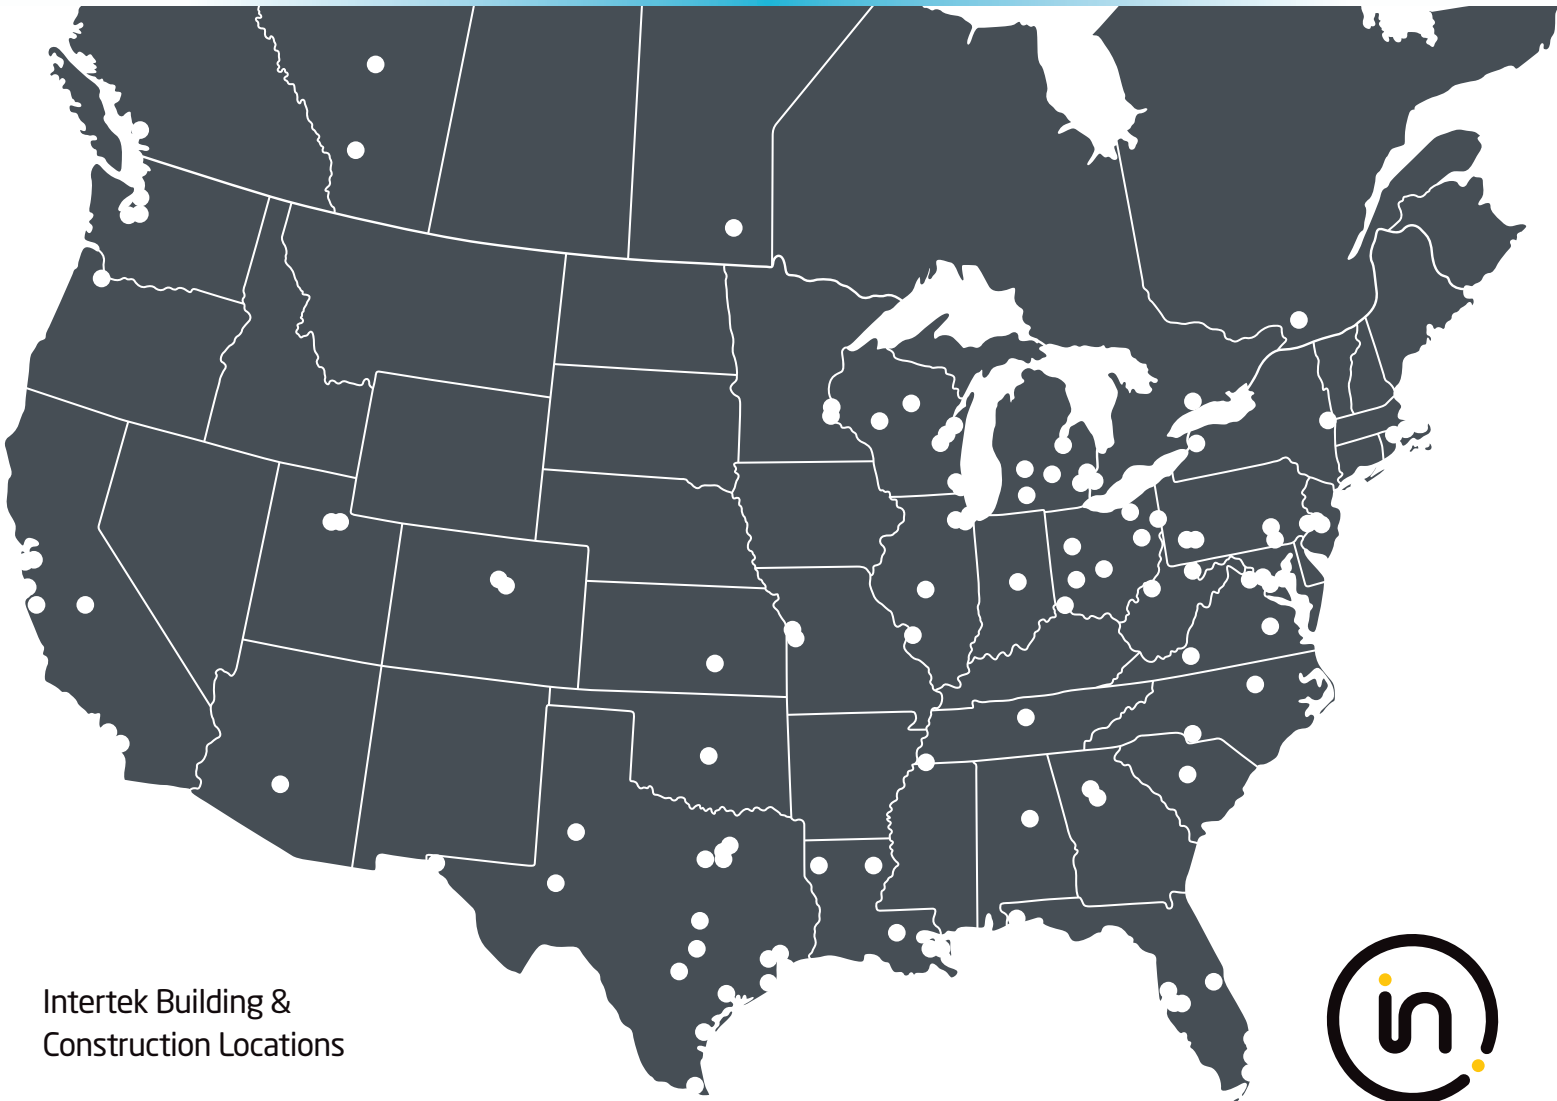

Intertek is an industry leader in the testing, inspection, and certification of doors, door frames, and hardware. With one of the most recognized certification marks in the industry, **Intertek is the premium choice for all of your opening needs.**

Intertek

The Warnock Hersey Mark has long been one of the building product industry's most recognizable certification marks and can be found on a variety of products including fire doors, solid fuel hearth and manufactured homes.

Types of doors tested:

Access Doors, Chute Doors, Elevator Doors, Garage Doors, RollingSteel Doors, Sliding Glass Doors, Security Doors, Service Counter Doors, Sliding Doors, Specialty Doors, Steel / Metal Doors, Wood-Faced Doors

Not only do we test a wide range of doors, we can also conduct testing on all door components including: **Life Safety & Security, Closers, Hinges, Lock Sets, Electric Strikes, and Door Frames**

Intertek Building & Construction Locations