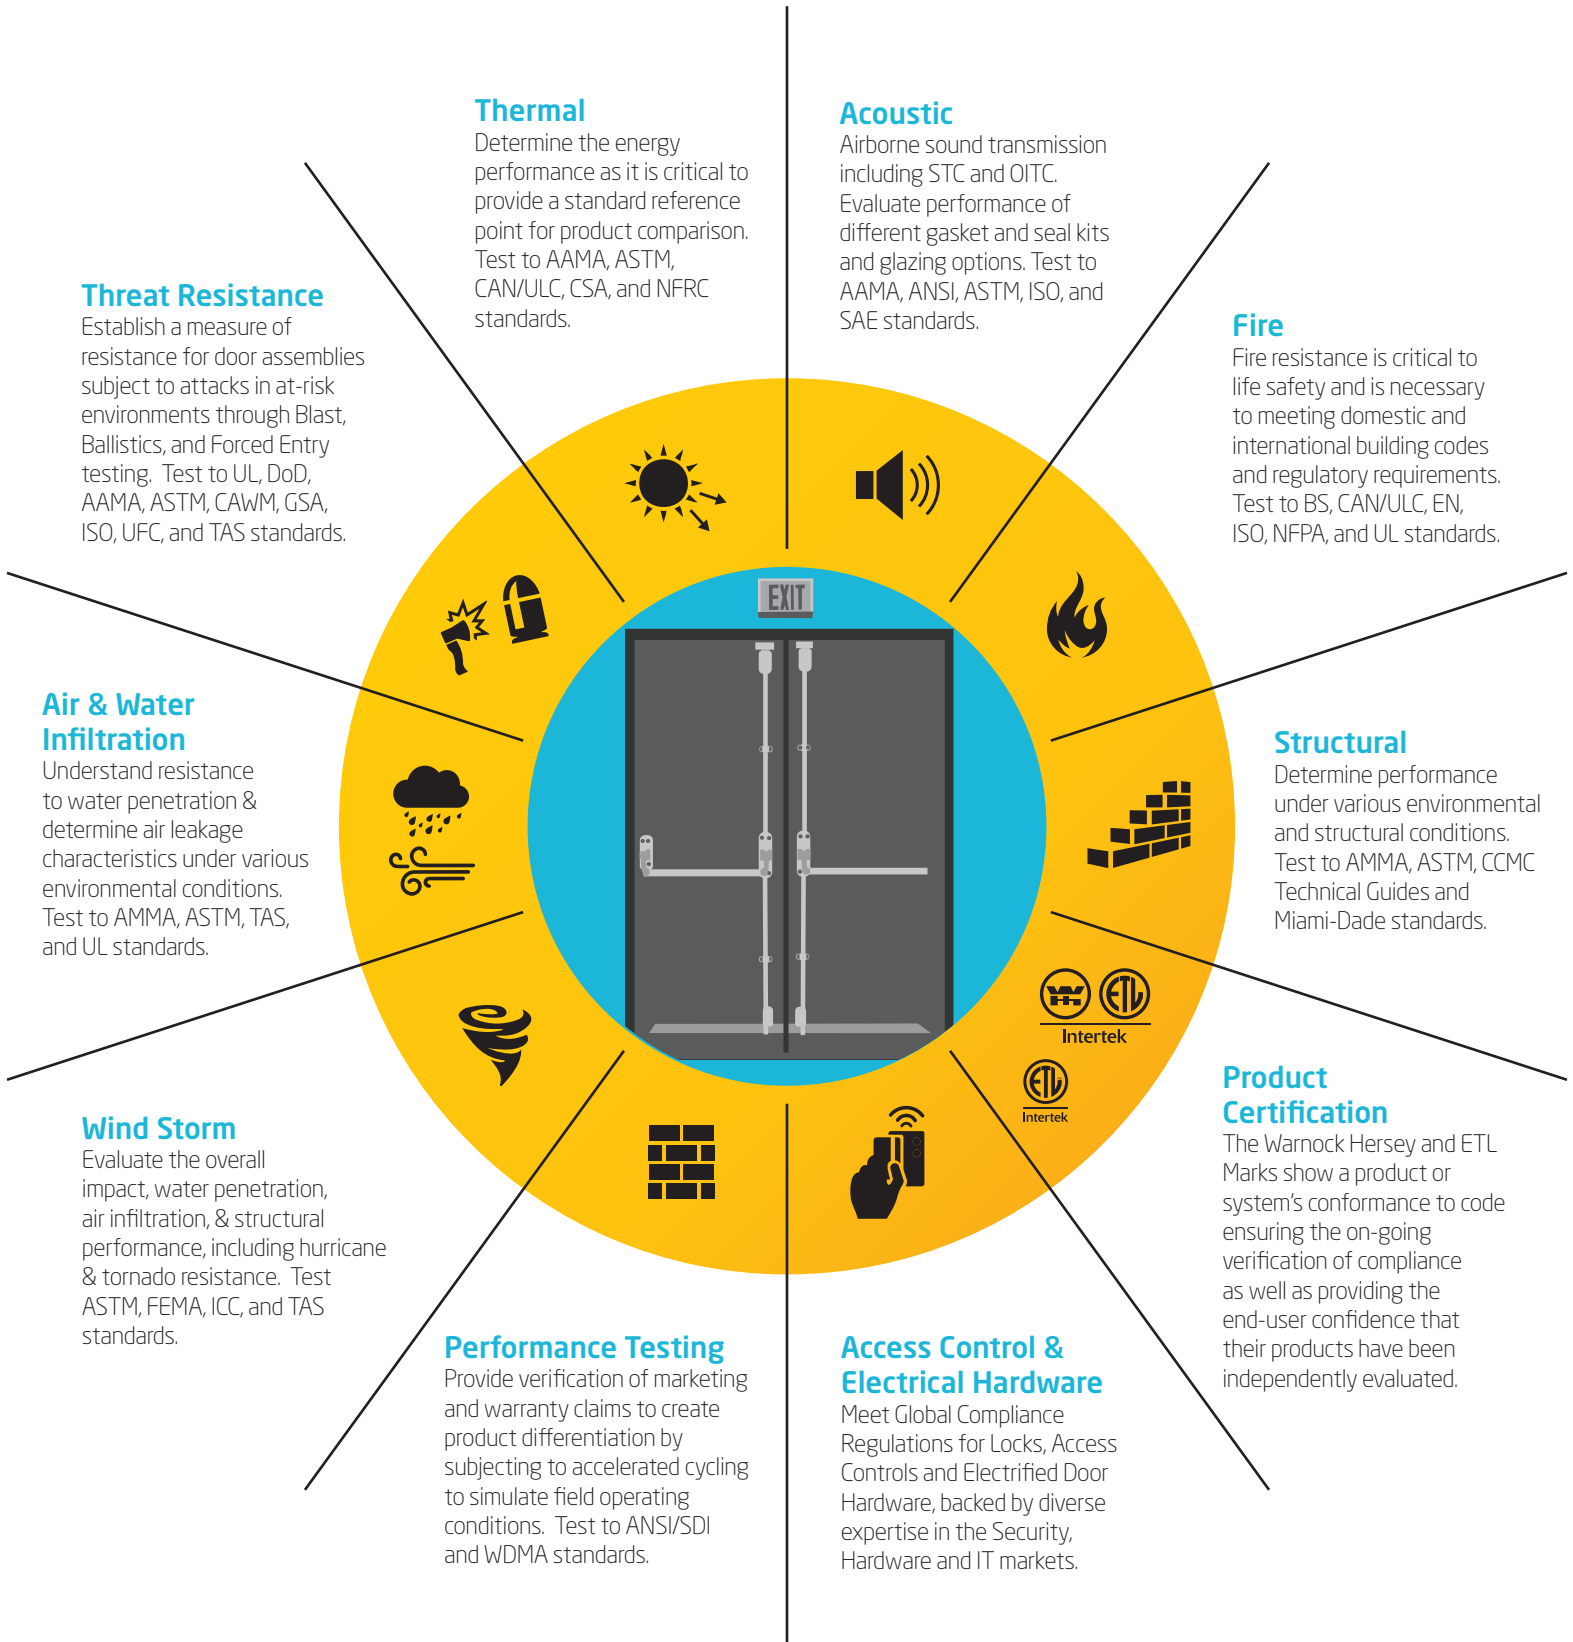

A COMPLETE SOLUTION FOR OPENINGS

Assurance, Testing, Inspection and Certification for Openings

Intertek is an industry leader in the testing, inspection, and certification of doors, door frames, and hardware. With one of the most recognized certification marks in the industry, **Intertek is the premium choice for all of your opening needs.**

Intertek

The Warnock Hersey Mark has long been one of the building product industry's most recognizable certification marks and can be found on a variety of products including fire doors, solid fuel hearth and manufactured homes.